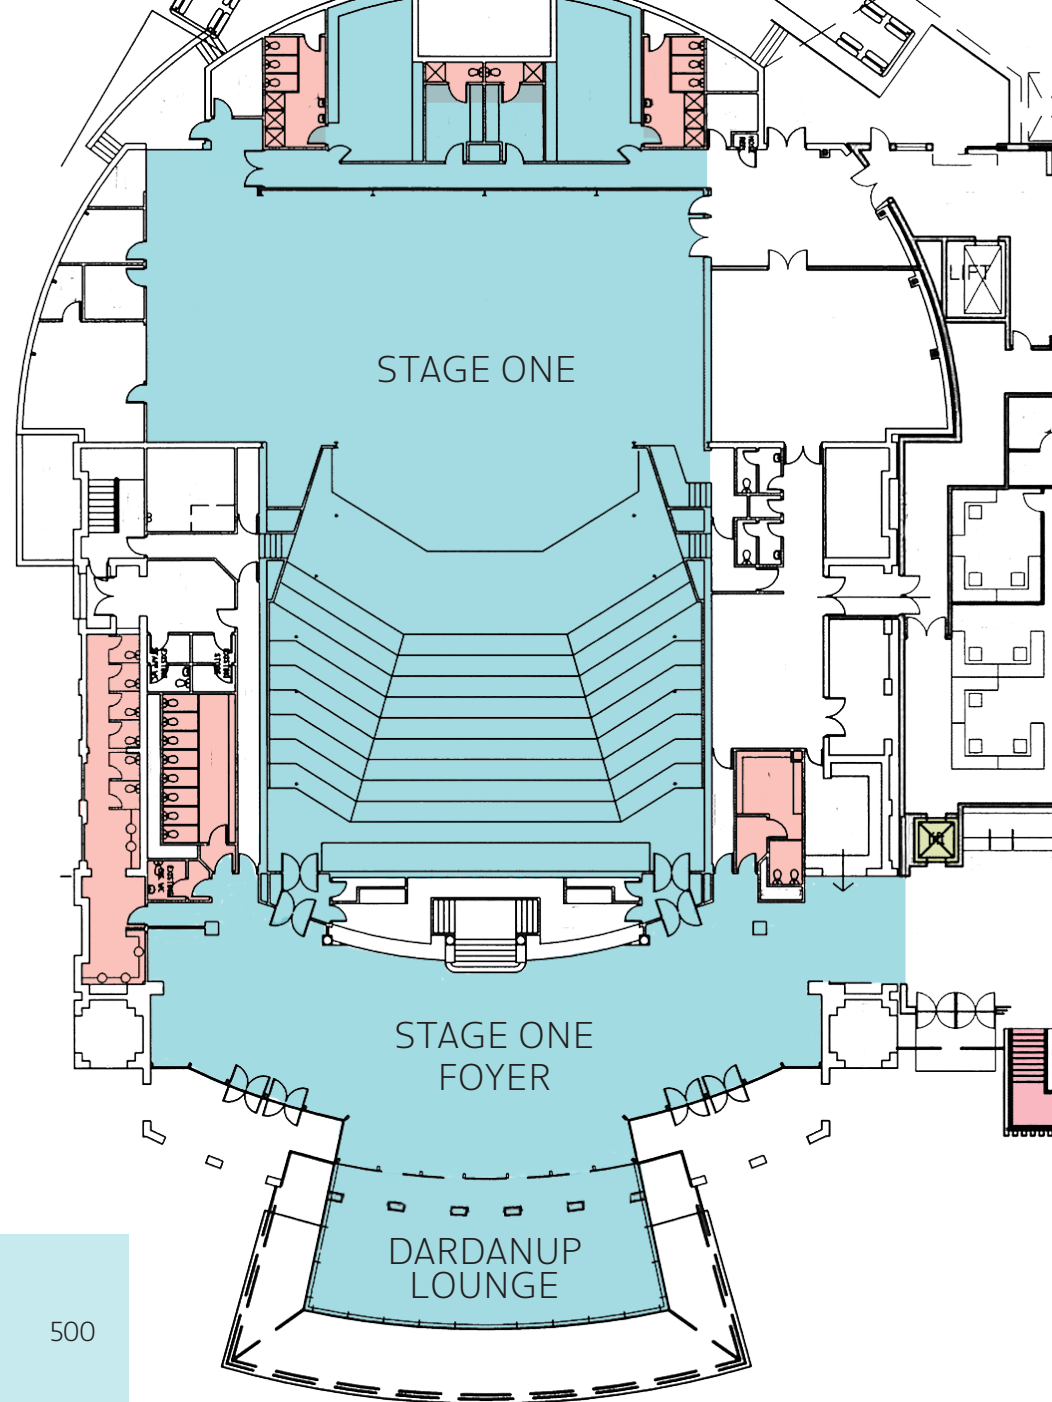

STAGE ONE / DARDANUP LOUNGE

The iconic Stage One auditorium is a dramatic space that plays host to world-class theatre productions, music gigs and cinema. The 810 seat theatre-style auditorium is a spectacular space for large scale product launches, keynote speaker sessions, award presentations. The adjoining all-glass Dardanup Lounge and foyer is flooded with natural light, fitted with two fully operational bar areas with uninterrupted water views.

- 810 seat auditorium/dress circle balcony
- Proscenium arch theatre with fly-system
- Orchestra pit
- Elevated loading dock
- Audio & lighting control booth

STAGE ONE CAPACITY
Theatre 810

DIMENSIONS (STAGE ONLY)
Area 220.2m²
Floor Space 20.1m x 11m
Ceiling Height 6.8m

AUDIO VISUAL

Laptop Compatible	✓
Projection Equip.	✓
Professional Audio System	✓
Versatile Theatre Lighting System	✓
Fly Tower	✓
Wifi	✓

DARDANUP LOUNGE & FOYER CAPACITY
Cocktail 500

DIMENSIONS
Area 410m²
Floor Space 48m x 16m

● TOILETS ● LIFTS ● STAIRS