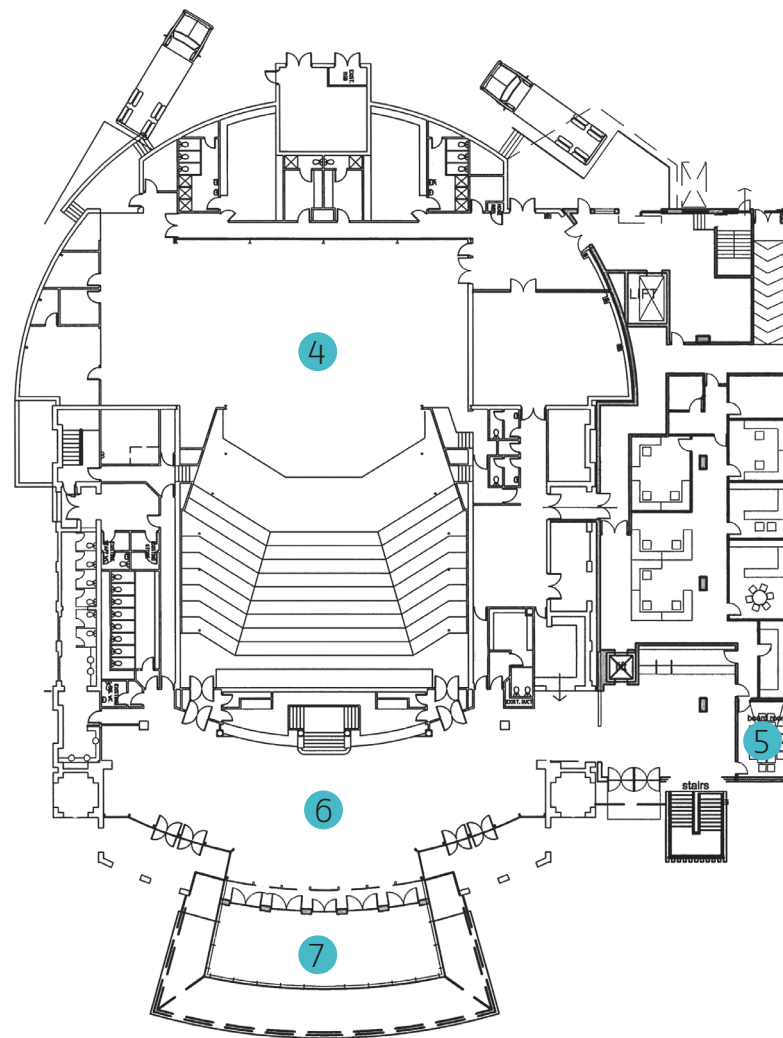

VENUE MAP

FIRST FLOOR

- 1) The Cube
- 2) Wellington Suite
- 3) Sky Bar

GROUND FLOOR

- 4) Stage One Theatre
- 5) Boardroom
- 6) Stage One Foyer
- 7) Dardanup Lounge

THE CUBE / SKY BAR

This versatile space is perfect for a wide range of events including trade shows, keynote theatre sessions, gala dinners and charity balls. The adjoining all-glass Sky Bar is flooded with natural light, fitted with a fully operational bar, an open air balcony and uninterrupted panoramic water views. Making this the perfect break-out space to refuel between sessions or enjoy pre-dinner cocktails.

- Retractable, tiered auditorium seating bank
- Harlequin professional sprung floor
- Powered winch system
- Elevated loading dock and commercial elevator
- Audio & lighting control booth

THE CUBE	
CAPACITY	
Theatre	242
Banquet	250
Cabaret	200
Cocktail	300
DIMENSIONS	
Floor Space	18m x 17m
Area	301.2m ²
Ceiling Height	6.5m
AUDIO VISUAL	
Laptop Compatible	✓
DCP Cinema Projection Equip.	✓
Professional Audio System	✓
Versatile Theatre Lighting System	✓
Wi-Fi	✓

SKY BAR	
CAPACITY	
Cocktail	300
DIMENSIONS	
Area	301m ²
Floor Space	29.8m x 8.9m

● TOILETS ● LIFTS ● STAIRS

THE WELLINGTON SUITE

A contemporary space with uninterrupted water views makes it the ideal space for a wide range of events including; workshops, meetings, seminars, evening cocktails and gala dinners. This truly versatile space can accommodate up-to 240 delegates or break into 3 individual break-out areas, each space boasting state-of-the-art audio visual equipment.

DIMENSIONS	
Floor Space (total)	11.2m x 24.6m
Area (total)	243m ²
Ceiling Height	4.0m

AUDIO VISUAL	
Laptop Compatible	✓
Projection Equip.	✓
Professional Audio Visual System	✓
Wifi	✓

STAGE ONE / DARDANUP LOUNGE