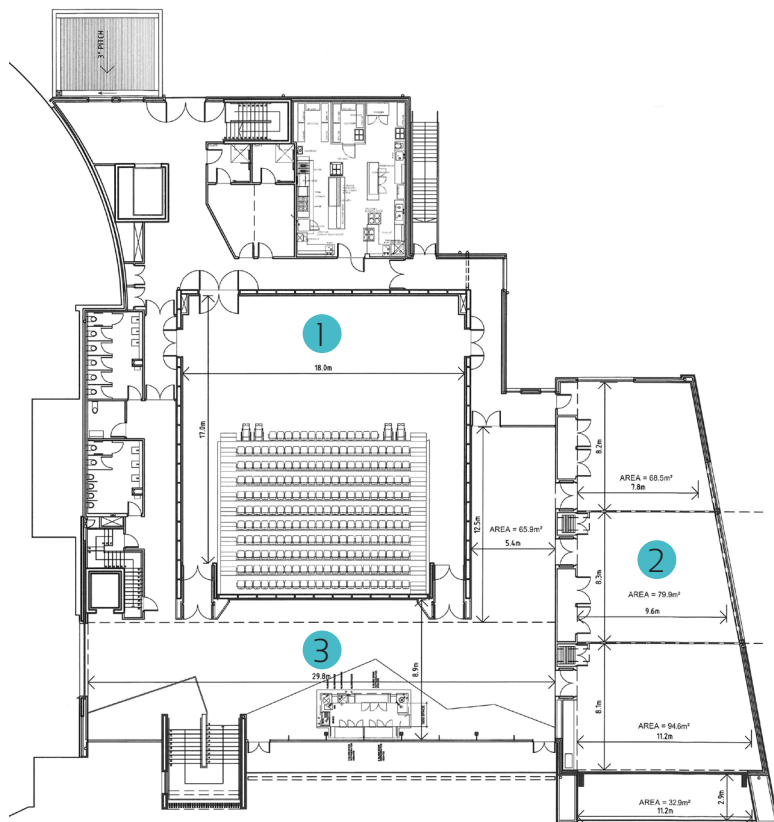

VENUE MAP

FIRST FLOOR

- 1) The Cube
- 2) Wellington Suite
- 3) Sky Bar

GROUND FLOOR

- 4) Stage One Theatre
- 5) Boardroom
- 6) Stage One Foyer
- 7) Dardanup Lounge

THE CUBE / SKY BAR

This versatile space is perfect for a wide range of events including trade shows, keynote theatre sessions, gala dinners and charity balls. The adjoining all-glass Sky Bar is flooded with natural light, fitted with a fully operational bar, an open air balcony and uninterrupted panoramic water views. Making this the perfect break-out space to refuel between sessions or enjoy pre-dinner cocktails.

- Retractable, tiered auditorium seating bank
- Harlequin professional sprung floor
- Powered winch system
- Elevated loading dock and commercial elevator
- Audio & lighting control booth

THE CUBE	
CAPACITY	
Theatre	242
Banquet	250
Cabaret	200
Cocktail	300
DIMENSIONS	
Floor Space	18m x 17m
Area	301.2m ²
Ceiling Height	6.5m
AUDIO VISUAL	
Laptop Compatible	✓
DCP Cinema Projection Equip.	✓
Professional Audio System	✓
Versatile Theatre Lighting System	✓
Wi-Fi	✓

SKY BAR	
CAPACITY	
Cocktail	300
DIMENSIONS	
Area	301m ²
Floor Space	29.8m x 8.9m

● TOILETS ● LIFTS ● STAIRS

THE WELLINGTON SUITE

A contemporary space with uninterrupted water views makes it the ideal space for a wide range of events including; workshops, meetings, seminars, evening cocktails and gala dinners. This truly versatile space can accommodate up-to 240 delegates or break into 3 individual break-out areas, each space boasting state-of-the-art audio visual equipment.

DIMENSIONS	
Floor Space (total)	11.2m x 24.6m
Area (total)	243m ²
Ceiling Height	4.0m

AUDIO VISUAL	
Laptop Compatible	✓
Projection Equip.	✓
Professional Audio Visual System	✓
Wifi	✓

STAGE ONE / DARDANUP LOUNGE