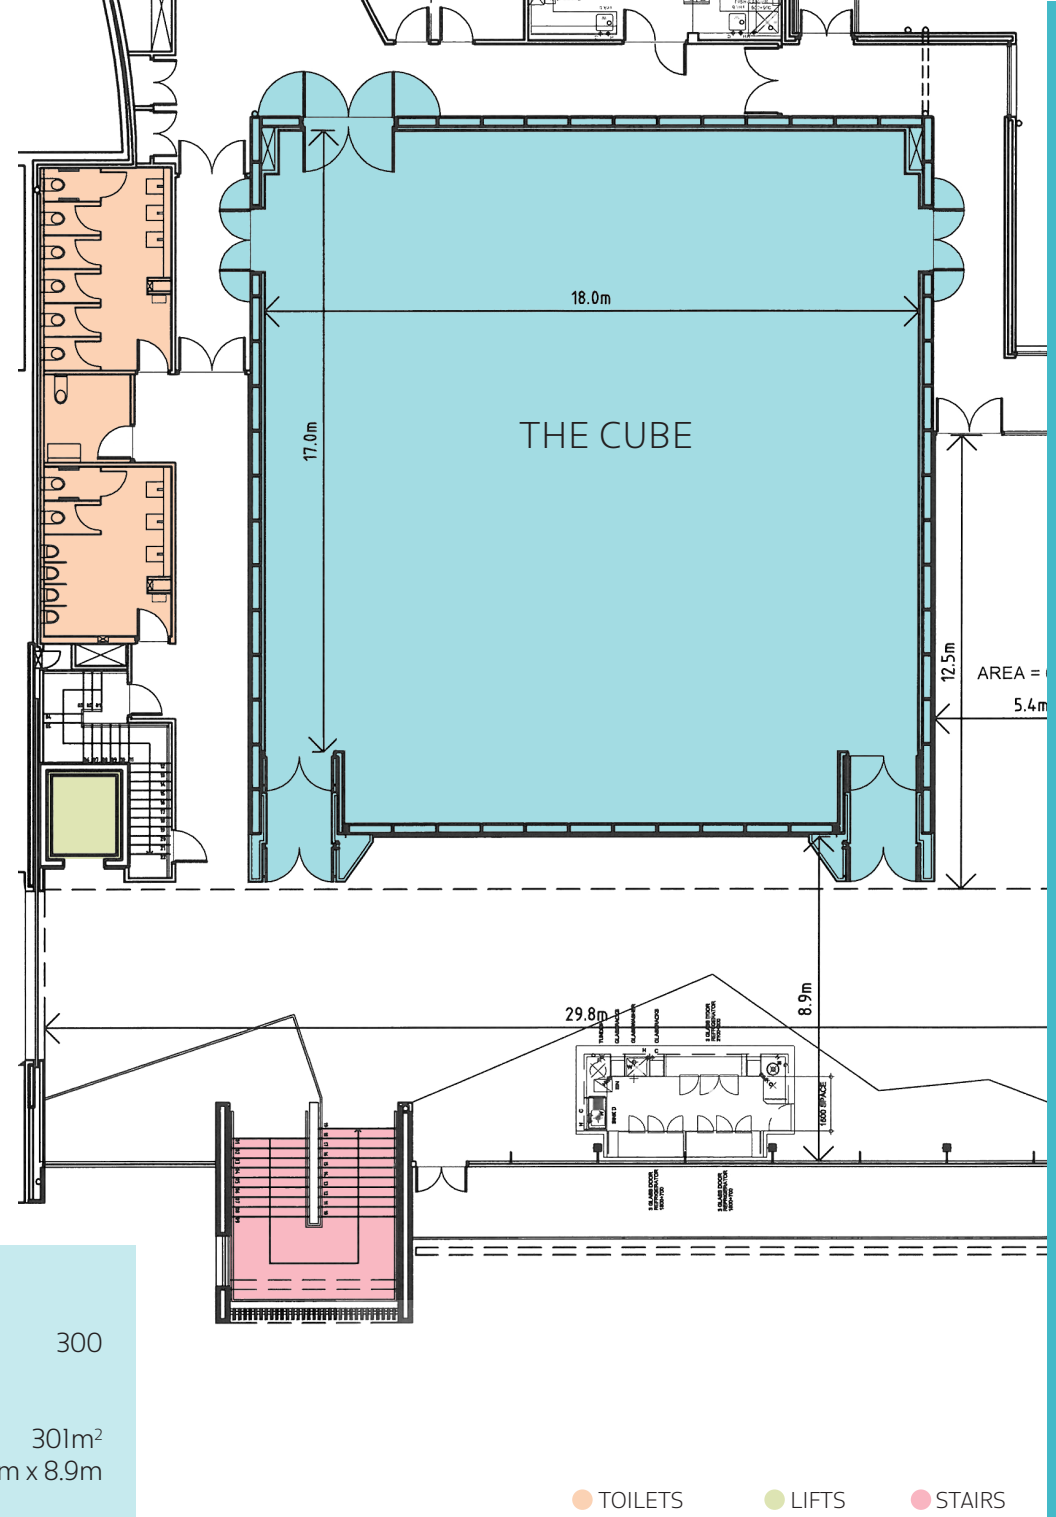

VENUE MAP

FIRST FLOOR

- 1) The Cube
- 2) Wellington Suite
- 3) Sky Bar

GROUND FLOOR

- 4) Stage One Theatre
- 5) Boardroom
- 6) Stage One Foyer
- 7) Dardanup Lounge

THE CUBE / SKY BAR

This versatile space is perfect for a wide range of events including trade shows, keynote theatre sessions, gala dinners and charity balls. The adjoining all-glass Sky Bar is flooded with natural light, fitted with a fully operational bar, an open air balcony and uninterrupted panoramic water views. Making this the perfect break-out space to refuel between sessions or enjoy pre-dinner cocktails.

- Retractable, tiered auditorium seating bank
- Harlequin professional sprung floor
- Powered winch system
- Elevated loading dock and commercial elevator
- Audio & lighting control booth

THE CUBE	
CAPACITY	
Theatre	242
Banquet	250
Cabaret	200
Cocktail	300
DIMENSIONS	
Floor Space	18m x 17m
Area	301.2m ²
Ceiling Height	6.5m
AUDIO VISUAL	
Laptop Compatible	✓
DCP Cinema Projection Equip.	✓
Professional Audio System	✓
Versatile Theatre Lighting System	✓
Wi-Fi	✓

SKY BAR	
CAPACITY	
Cocktail	300
DIMENSIONS	
Area	301m ²
Floor Space	29.8m x 8.9m

● TOILETS ● LIFTS ● STAIRS

THE WELLINGTON SUITE

A contemporary space with uninterrupted water views makes it the ideal space for a wide range of events including; workshops, meetings, seminars, evening cocktails and gala dinners. This truly versatile space can accommodate up-to 240 delegates or break into 3 individual break-out areas, each space boasting state-of-the-art audio visual equipment.

- 810 seat auditorium/dress circle balcony
- Proscenium arch theatre with fly-system
- Orchestra pit
- Elevated loading dock
- Audio & lighting control booth

STAGE ONE CAPACITY
Theatre 810

DIMENSIONS (STAGE ONLY)
Area 220.2m²
Floor Space 20.1m x 11m
Ceiling Height 6.8m