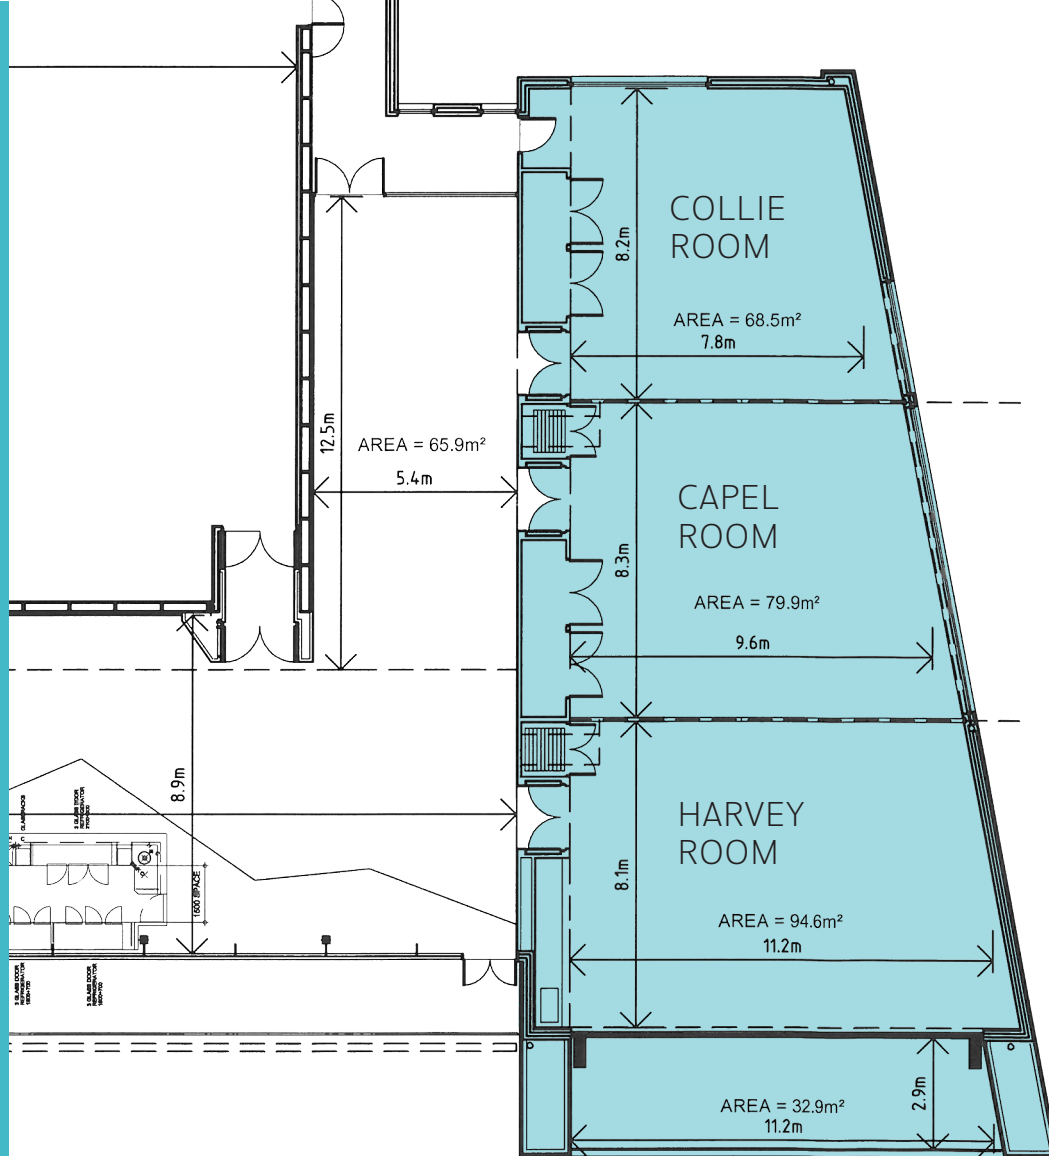

VENUE MAP

FIRST FLOOR

- 1) The Cube
- 2) Wellington Suite
- 3) Sky Bar

GROUND FLOOR

- 4) Stage One Theatre
- 5) Boardroom
- 6) Stage One Foyer
- 7) Dardanup Lounge

THE CUBE / SKY BAR

This versatile space is perfect for a wide range of events including trade shows, keynote theatre sessions, gala dinners and charity balls. The adjoining all-glass Sky Bar is flooded with natural light, fitted with a fully operational bar, an open air balcony and uninterrupted panoramic water views. Making this the perfect break-out space to refuel between sessions or enjoy pre-dinner cocktails.

- Retractable, tiered auditorium seating bank
- Harlequin professional sprung floor
- Powered winch system
- Elevated loading dock and commercial elevator
- Audio & lighting control booth

THE CUBE	
CAPACITY	
Theatre	242
Banquet	250
Cabaret	200
Cocktail	300
DIMENSIONS	
Floor Space	18m x 17m
Area	301.2m ²
Ceiling Height	6.5m
AUDIO VISUAL	
Laptop Compatible	✓
DCP Cinema Projection Equip.	✓
Professional Audio System	✓
Versatile Theatre Lighting System	✓
Wi-Fi	✓

SKY BAR	
CAPACITY	
Cocktail	300
DIMENSIONS	
Area	301m ²
Floor Space	29.8m x 8.9m

● TOILETS ● LIFTS ● STAIRS

THE WELLINGTON SUITE

A contemporary space with uninterrupted water views makes it the ideal space for a wide range of events including; workshops, meetings, seminars, evening cocktails and gala dinners. This truly versatile space can accommodate up-to 240 delegates or break into 3 individual break-out areas, each space boasting state-of-the-art audio visual equipment.

DIMENSIONS	
Floor Space (total)	11.2m x 24.6m
Area (total)	243m ²
Ceiling Height	4.0m

AUDIO VISUAL	
Laptop Compatible	✓
Projection Equip.	✓
Professional Audio Visual System	✓
Wifi	✓

STAGE ONE / DARDANUP LOUNGE